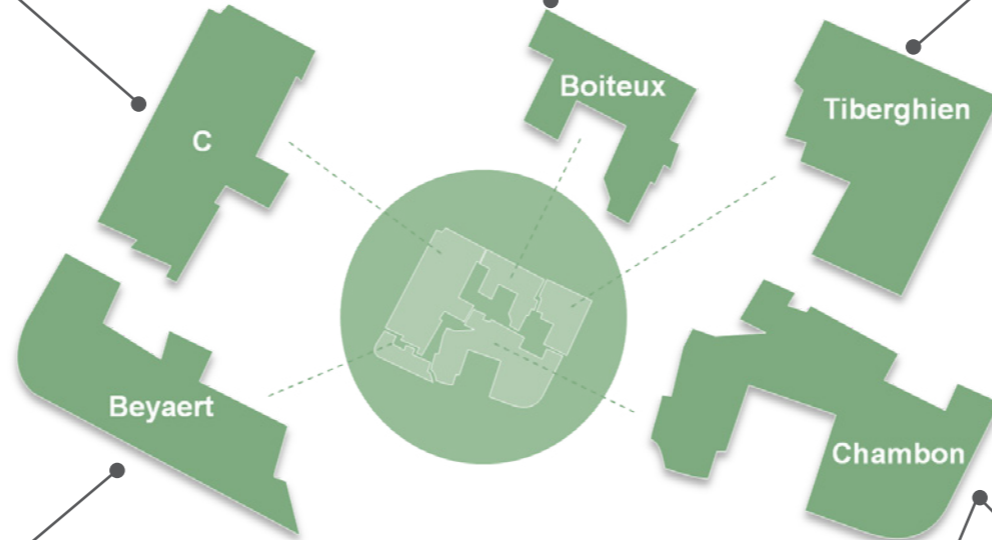

**DON GIOVANNI
STUDENT ACCOMODATIONS**

ARCHITECTENBUREAU BUREAU D'ARCHITECTURE
Jaspers - Evers Architects
WWW.JASPERS-EVERS.BE BRUSSELS - BELGIUM

LOCATION

IN THE HEART OF BRUSSELS

ACCESSIBLE PLACE

BUILDING	function	levels	m ² gross	m ² common	m ² Net	apartments
Don Giovanni	Student Accomodation	0	437,32	157,3	280,0	11
Don Giovanni	Student Accomodation	1	437,32	135,7	301,7	13
Don Giovanni	Student Accomodation	2	499,35	139,0	360,3	18
Don Giovanni	Student Accomodation	3	499,35	139,0	360,3	18
Don Giovanni	Student Accomodation	4	499,35	139,0	360,3	18
Don Giovanni	Student Accomodation	5	499,35	139,0	360,3	18
Don Giovanni	Student Accomodation	6	499,35	139,0	360,3	18
Don Giovanni	Student Accomodation	7	499,35	139,0	360,3	18
		OFF GROUND	3870,7	1127,1	2743,7	132