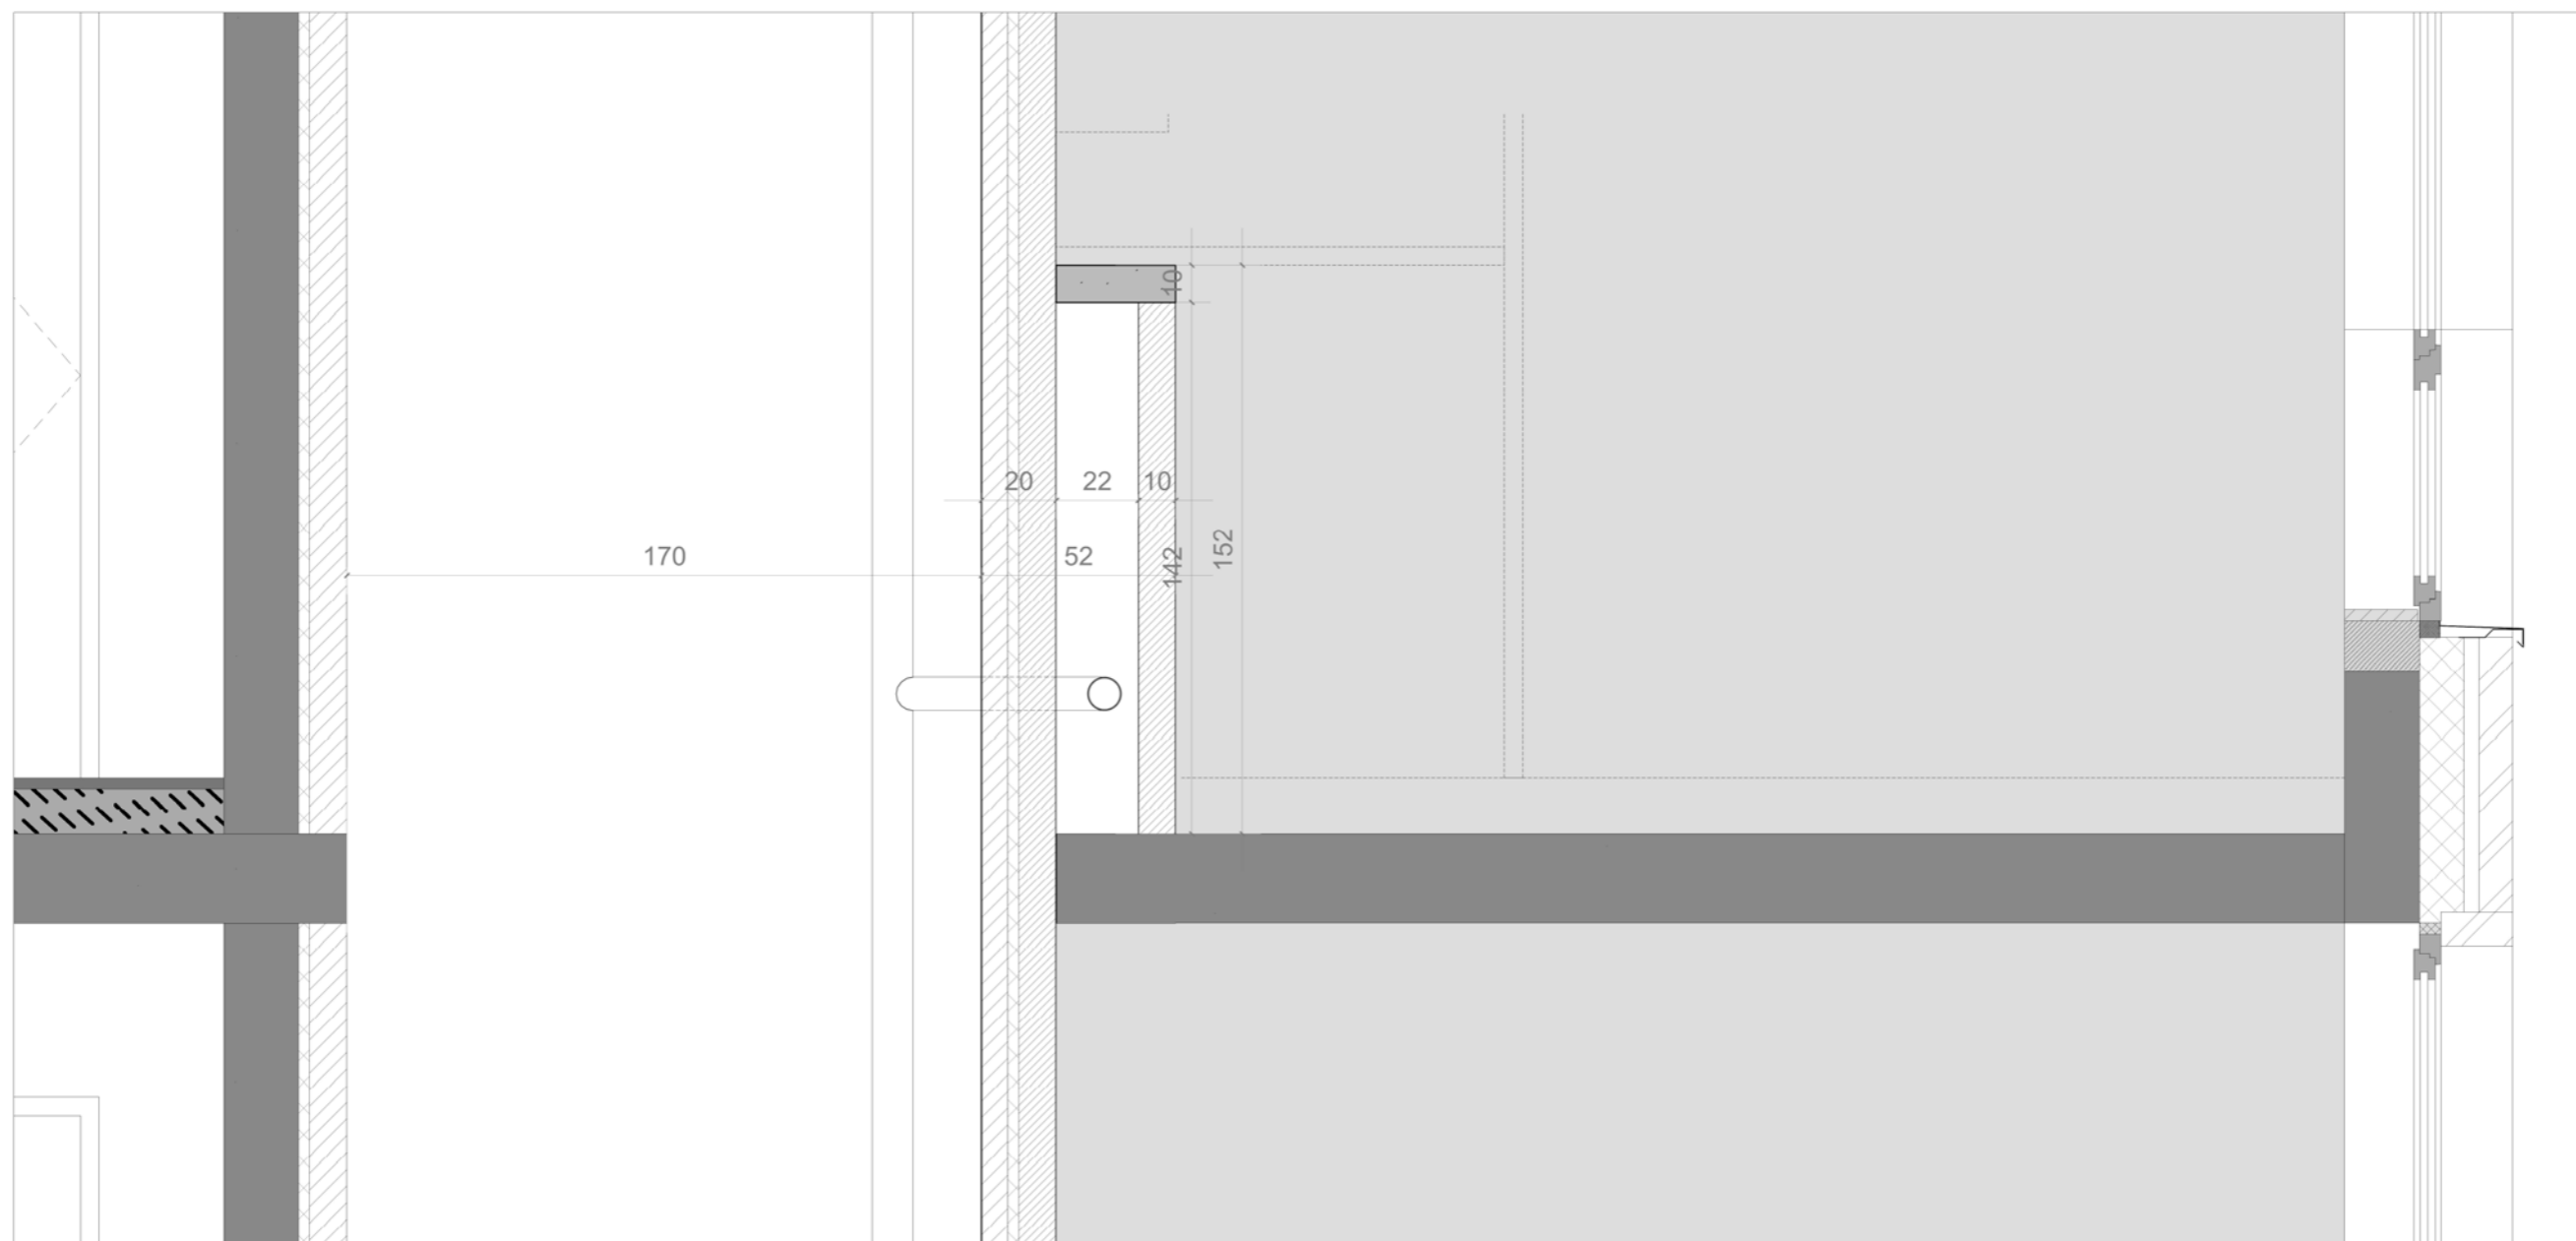

**DON GIOVANNI
STUDENT ACCOMODATIONS**

ARCHITECTENBUREAU BUREAU D'ARCHITECTURE
Jaspers - Evers Architects
WWW.JASPERS-EVERS.BE BRUSSELS - BELGIUM

LOCATION

IN THE HEART OF BRUSSELS

ACCESSIBLE PLACE

BUILDING	function	levels	m ² gross	m ² common	m ² Net	apartments
Don Giovanni	Student Accomodation	0	437,32	157,3	280,0	11
Don Giovanni	Student Accomodation	1	437,32	135,7	301,7	13
Don Giovanni	Student Accomodation	2	499,35	139,0	360,3	18
Don Giovanni	Student Accomodation	3	499,35	139,0	360,3	18
Don Giovanni	Student Accomodation	4	499,35	139,0	360,3	18
Don Giovanni	Student Accomodation	5	499,35	139,0	360,3	18
Don Giovanni	Student Accomodation	6	499,35	139,0	360,3	18
Don Giovanni	Student Accomodation	7	499,35	139,0	360,3	18
		OFF GROUND	3870,7	1127,1	2743,7	132