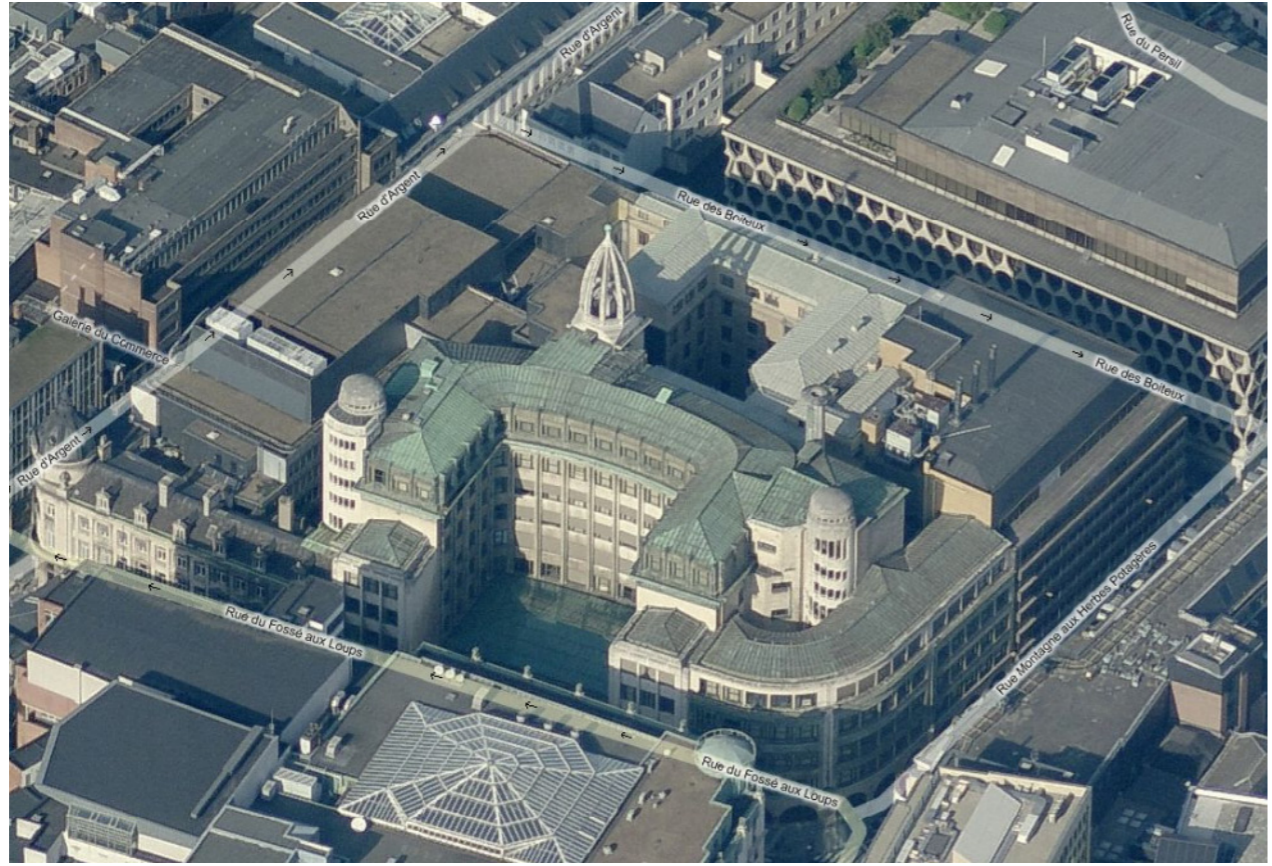

**DON GIOVANNI
STUDENT ACCOMODATIONS**

ARCHITECTENBUREAU BUREAU D'ARCHITECTURE
Jaspers - Evers Architects
WWW.JASPERS-EVERS.BE BRUSSELS - BELGIUM

LOCATION

IN THE HEART OF BRUSSELS

ACCESSIBLE PLACE

BUILDING	function	levels	m ² gross	m ² common	m ² Net	apartments
Don Giovanni	Student Accomodation	0	437,32	157,3	280,0	11
Don Giovanni	Student Accomodation	1	437,32	135,7	301,7	13
Don Giovanni	Student Accomodation	2	499,35	139,0	360,3	18
Don Giovanni	Student Accomodation	3	499,35	139,0	360,3	18
Don Giovanni	Student Accomodation	4	499,35	139,0	360,3	18
Don Giovanni	Student Accomodation	5	499,35	139,0	360,3	18
Don Giovanni	Student Accomodation	6	499,35	139,0	360,3	18
Don Giovanni	Student Accomodation	7	499,35	139,0	360,3	18
		OFF GROUND	3870,7	1127,1	2743,7	132