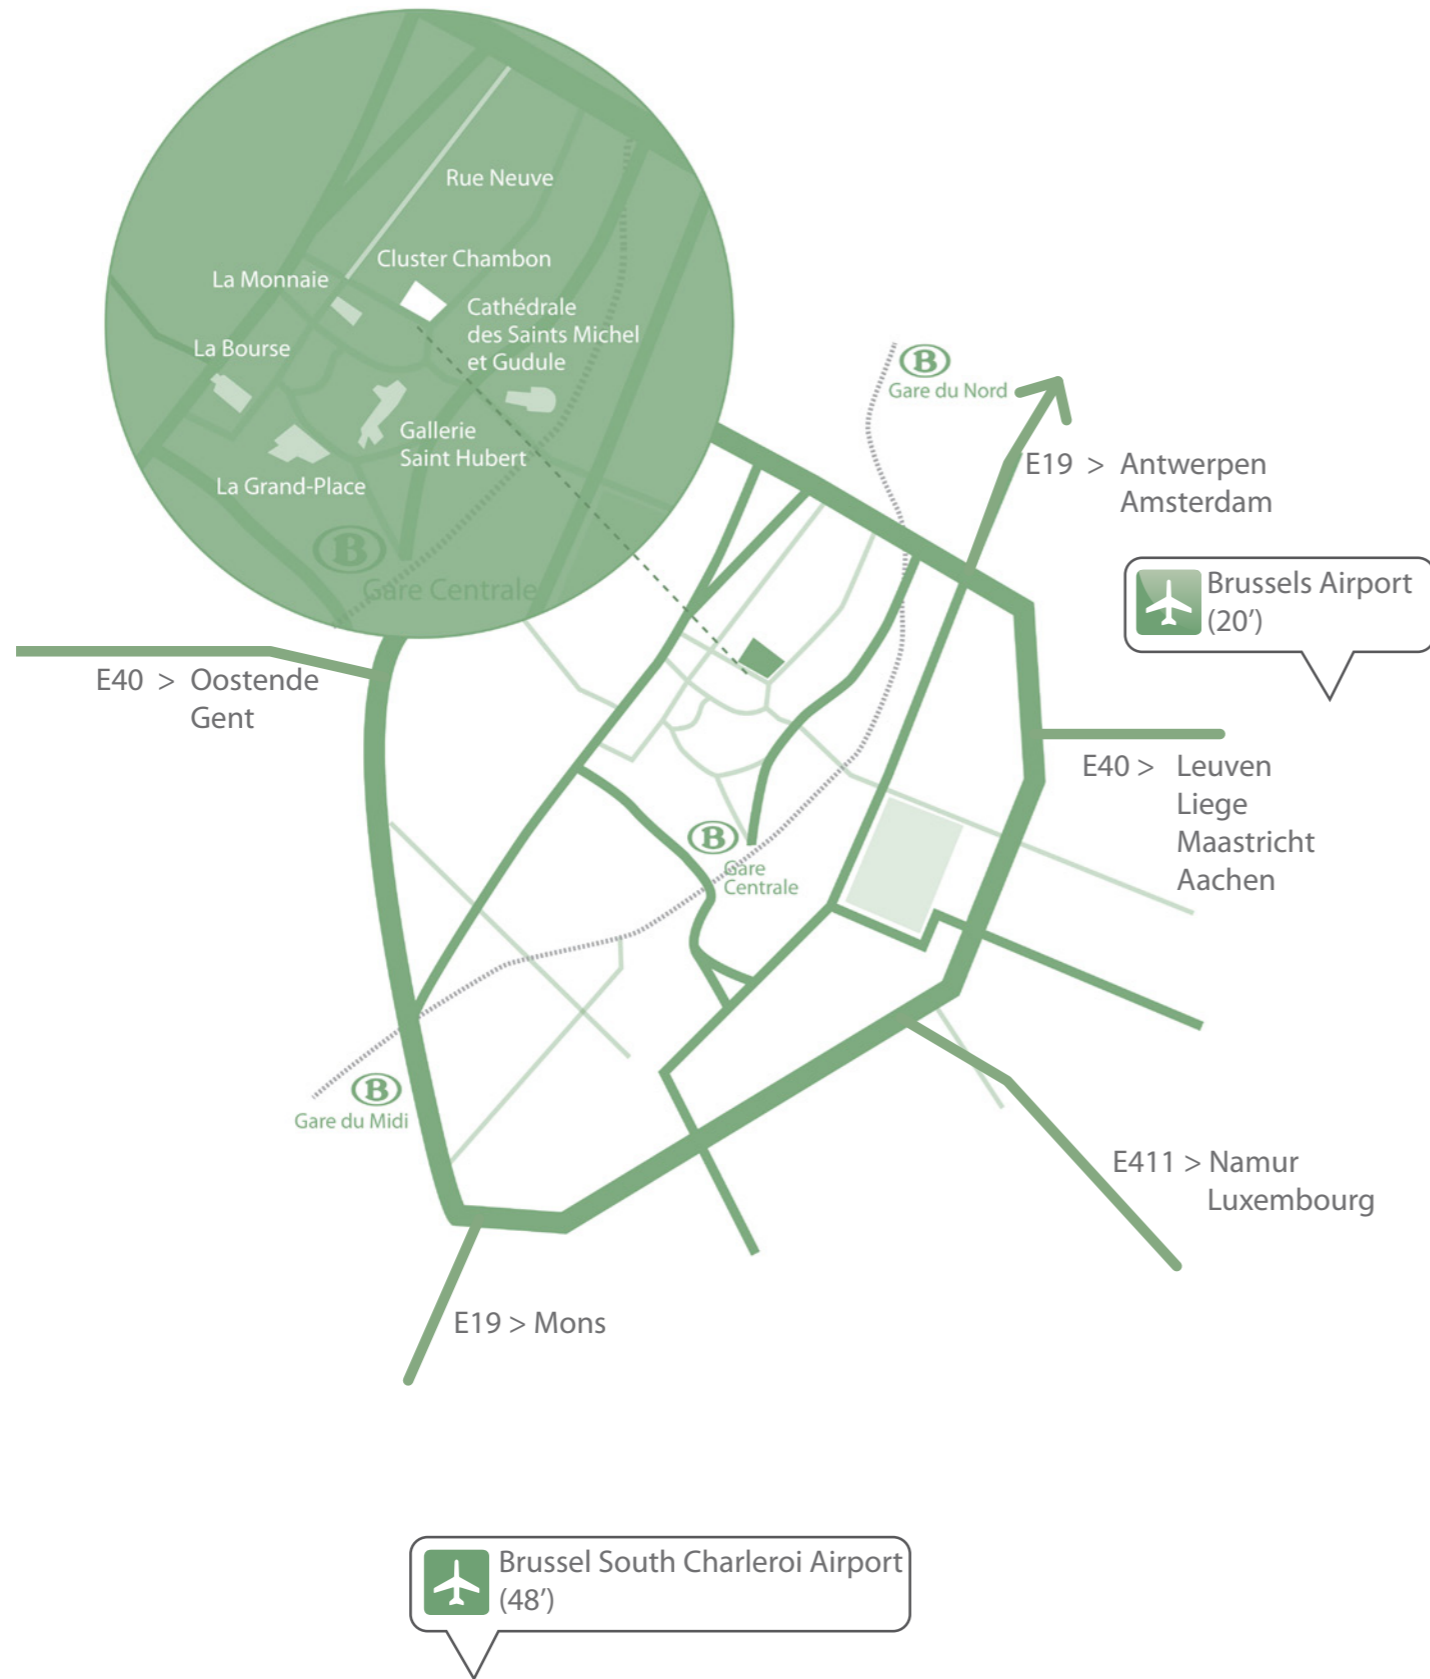

**DON GIOVANNI
STUDENT ACCOMODATIONS**

ARCHITECTENBUREAU BUREAU D'ARCHITECTURE
Jaspers - Evers Architects
WWW.JASPERS-EVERS.BE BRUSSELS - BELGIUM

LOCATION

IN THE HEART OF BRUSSELS

ACCESSIBLE PLACE

BUILDING	function	levels	m ² gross	m ² common	m ² Net	apartments
Don Giovanni	Student Accomodation	0	437,32	157,3	280,0	11
Don Giovanni	Student Accomodation	1	437,32	135,7	301,7	13
Don Giovanni	Student Accomodation	2	499,35	139,0	360,3	18
Don Giovanni	Student Accomodation	3	499,35	139,0	360,3	18
Don Giovanni	Student Accomodation	4	499,35	139,0	360,3	18
Don Giovanni	Student Accomodation	5	499,35	139,0	360,3	18
Don Giovanni	Student Accomodation	6	499,35	139,0	360,3	18
Don Giovanni	Student Accomodation	7	499,35	139,0	360,3	18
		OFF GROUND	3870,7	1127,1	2743,7	132