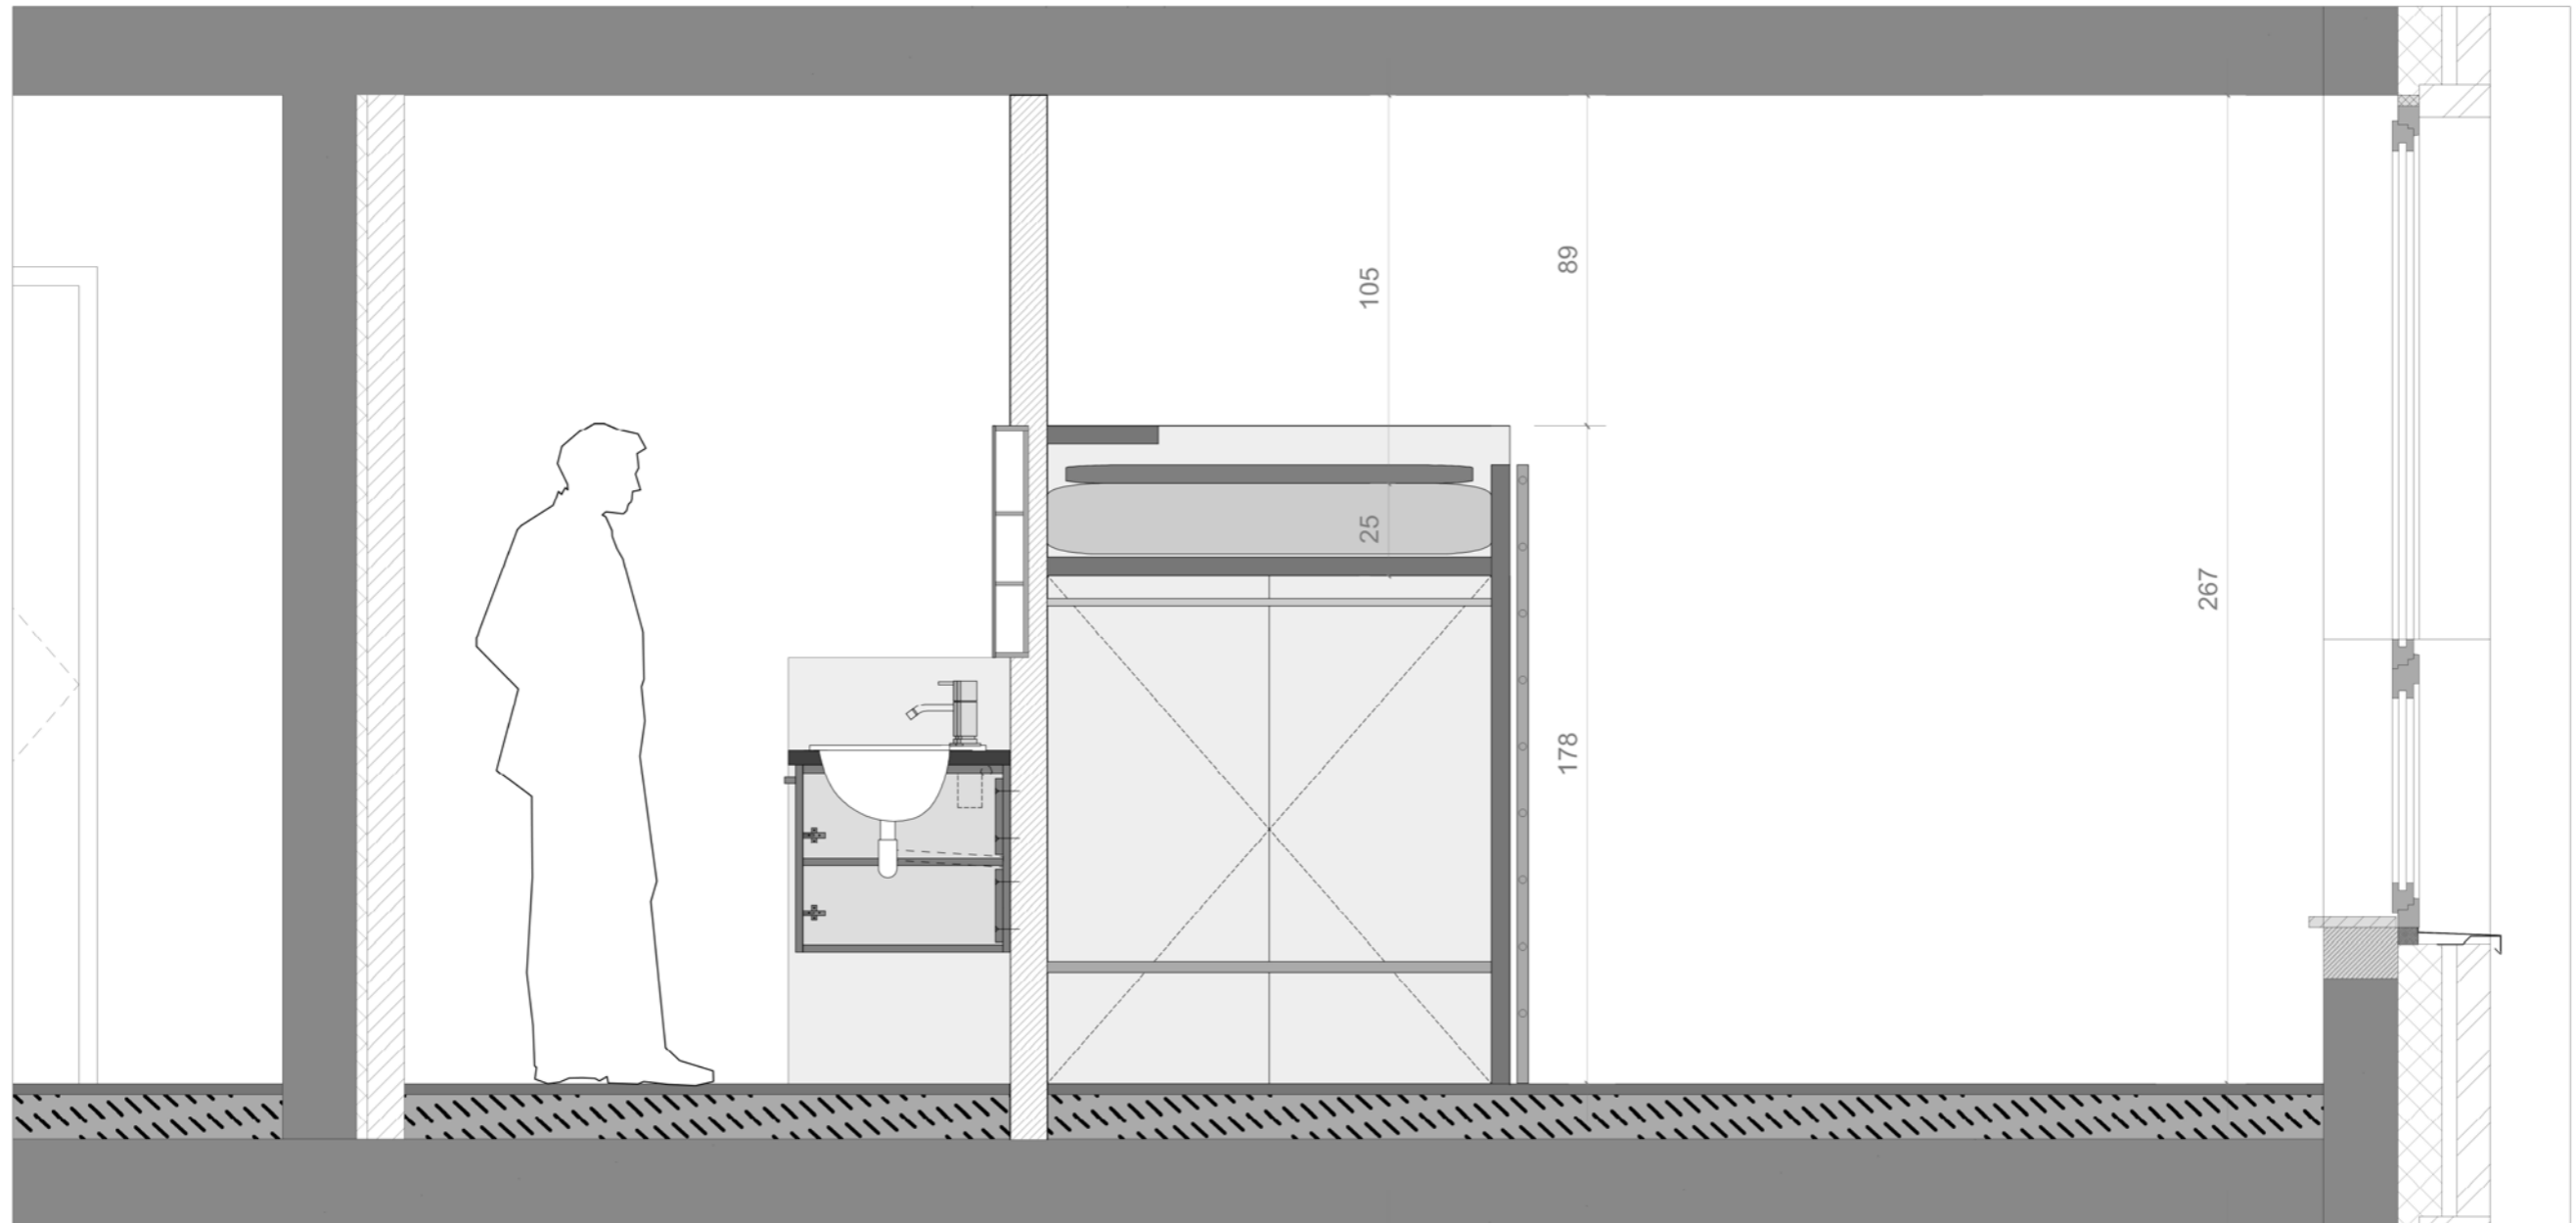

**DON GIOVANNI
STUDENT ACCOMODATIONS**

ARCHITECTENBUREAU BUREAU D'ARCHITECTURE
Jaspers - Evers Architects
WWW.JASPERS-EVERS.BE BRUSSELS - BELGIUM

LOCATION

IN THE HEART OF BRUSSELS

ACCESSIBLE PLACE

BUILDING	function	levels	m ² gross	m ² common	m ² Net	apartments
Don Giovanni	Student Accomodation	0	437,32	157,3	280,0	11
Don Giovanni	Student Accomodation	1	437,32	135,7	301,7	13
Don Giovanni	Student Accomodation	2	499,35	139,0	360,3	18
Don Giovanni	Student Accomodation	3	499,35	139,0	360,3	18
Don Giovanni	Student Accomodation	4	499,35	139,0	360,3	18
Don Giovanni	Student Accomodation	5	499,35	139,0	360,3	18
Don Giovanni	Student Accomodation	6	499,35	139,0	360,3	18
Don Giovanni	Student Accomodation	7	499,35	139,0	360,3	18
		OFF GROUND	3870,7	1127,1	2743,7	132