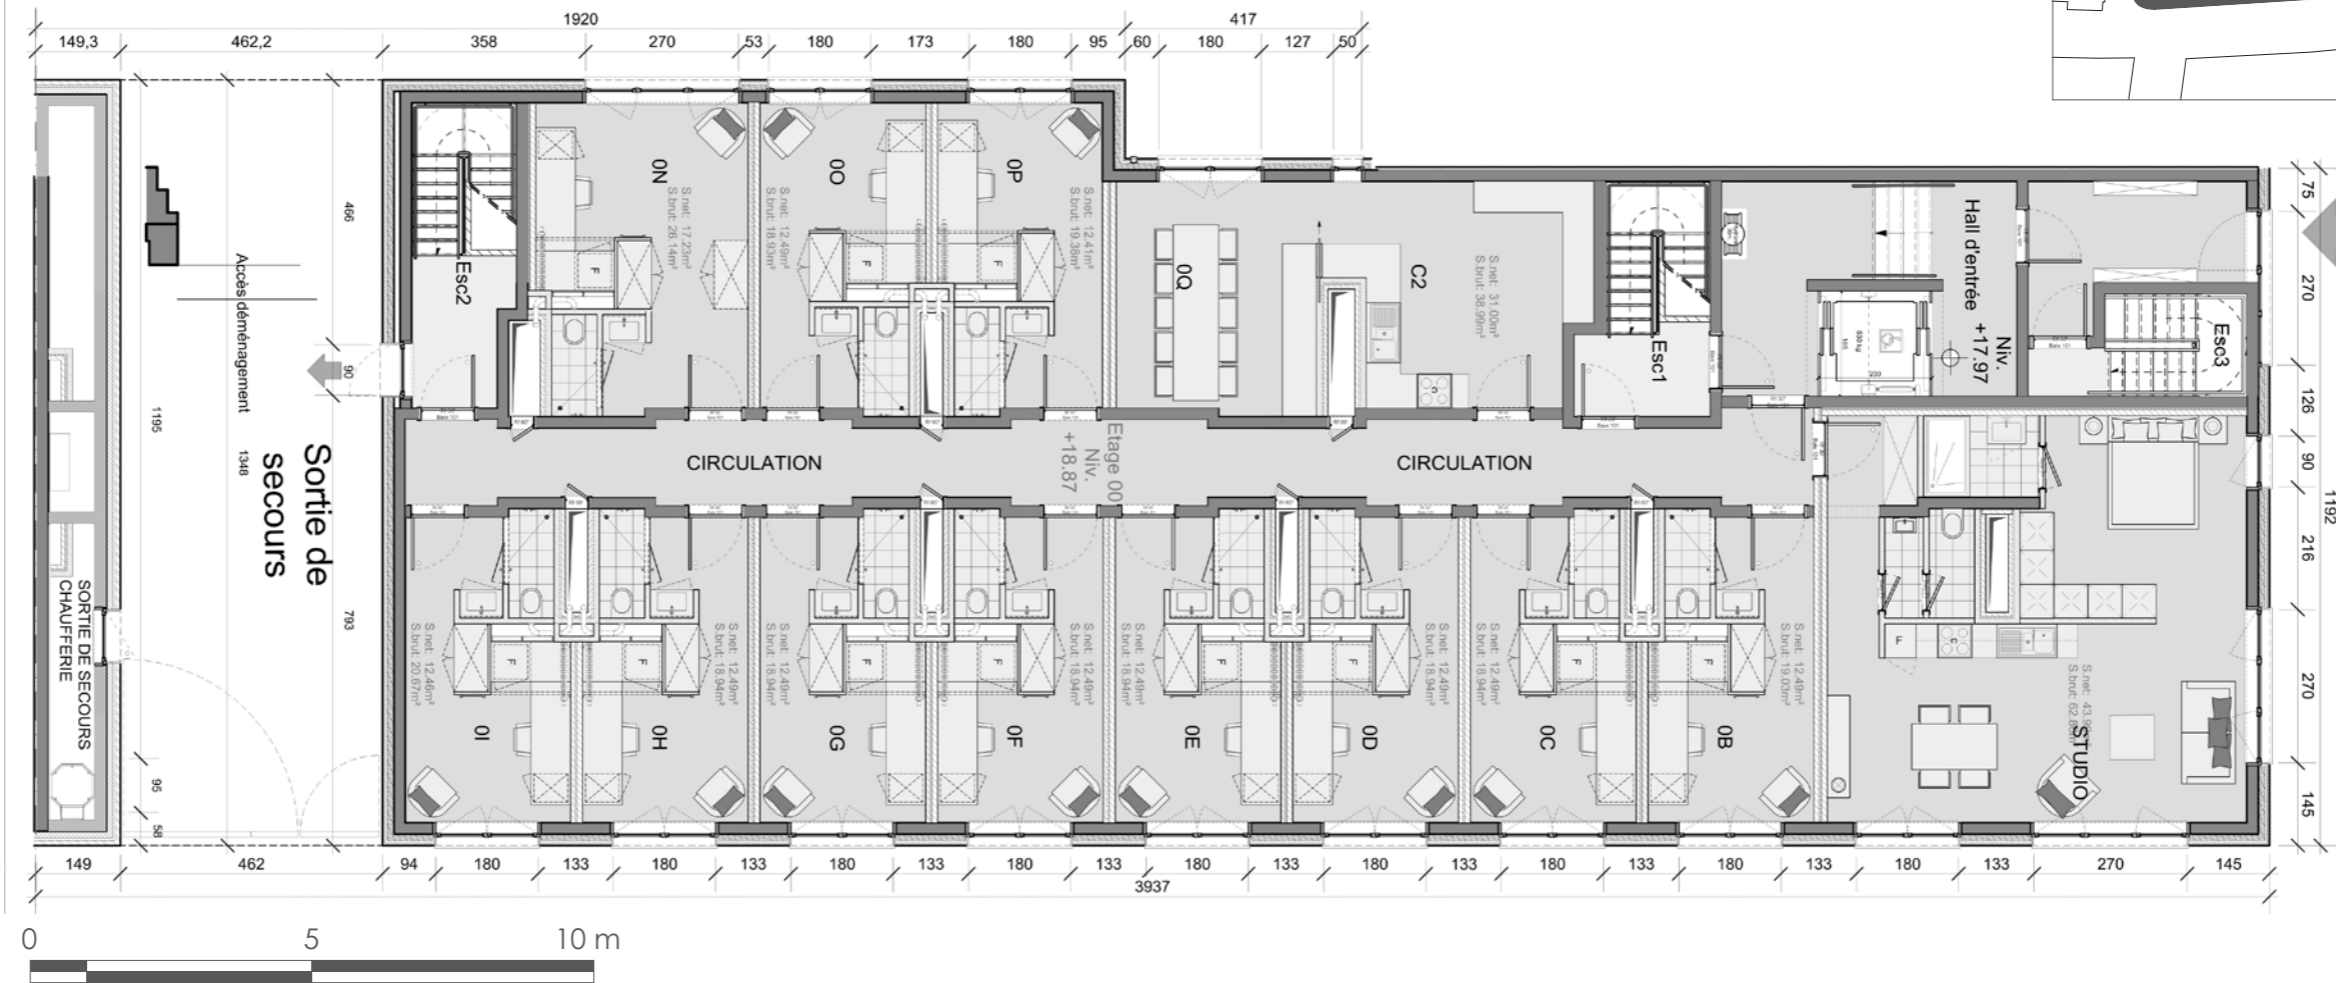

**DON GIOVANNI
STUDENT ACCOMODATIONS**

ARCHITECTENBUREAU BUREAU D'ARCHITECTURE
Jaspers - Evers Architects
WWW.JASPERS-EVERS.BE BRUSSELS - BELGIUM

LOCATION

IN THE HEART OF BRUSSELS

ACCESSIBLE PLACE

BUILDING	function	levels	m ² gross	m ² common	m ² Net	apartments
Don Giovanni	Student Accomodation	0	437,32	157,3	280,0	11
Don Giovanni	Student Accomodation	1	437,32	135,7	301,7	13
Don Giovanni	Student Accomodation	2	499,35	139,0	360,3	18
Don Giovanni	Student Accomodation	3	499,35	139,0	360,3	18
Don Giovanni	Student Accomodation	4	499,35	139,0	360,3	18
Don Giovanni	Student Accomodation	5	499,35	139,0	360,3	18
Don Giovanni	Student Accomodation	6	499,35	139,0	360,3	18
Don Giovanni	Student Accomodation	7	499,35	139,0	360,3	18
		OFF GROUND	3870,7	1127,1	2743,7	132