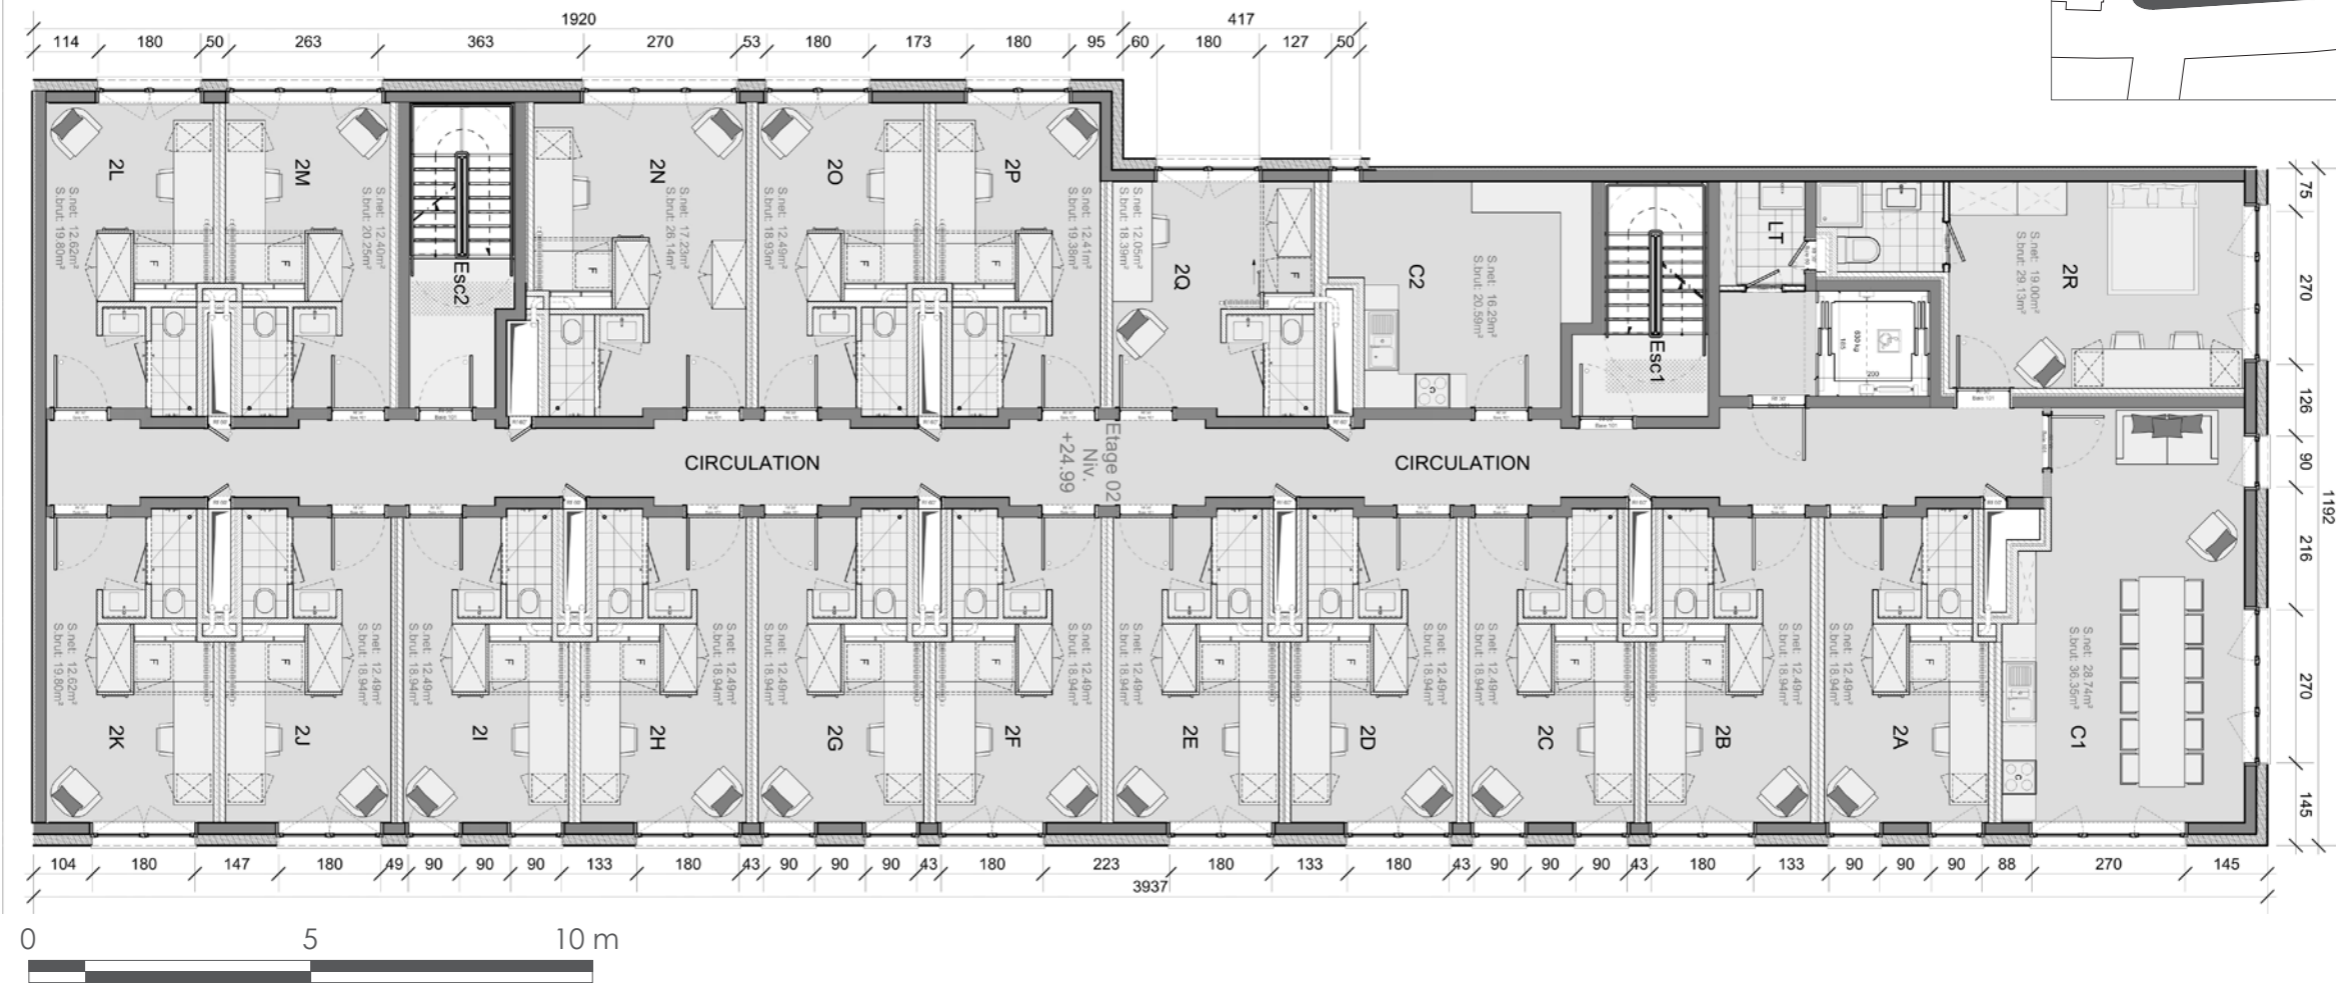

**DON GIOVANNI
STUDENT ACCOMODATIONS**

ARCHITECTENBUREAU BUREAU D'ARCHITECTURE
Jaspers - Evers Architects
WWW.JASPERS-EVERS.BE BRUSSELS - BELGIUM

LOCATION

IN THE HEART OF BRUSSELS

ACCESSIBLE PLACE

BUILDING	function	levels	m ² gross	m ² common	m ² Net	apartments
Don Giovanni	Student Accomodation	0	437,32	157,3	280,0	11
Don Giovanni	Student Accomodation	1	437,32	135,7	301,7	13
Don Giovanni	Student Accomodation	2	499,35	139,0	360,3	18
Don Giovanni	Student Accomodation	3	499,35	139,0	360,3	18
Don Giovanni	Student Accomodation	4	499,35	139,0	360,3	18
Don Giovanni	Student Accomodation	5	499,35	139,0	360,3	18
Don Giovanni	Student Accomodation	6	499,35	139,0	360,3	18
Don Giovanni	Student Accomodation	7	499,35	139,0	360,3	18
		OFF GROUND	3870,7	1127,1	2743,7	132