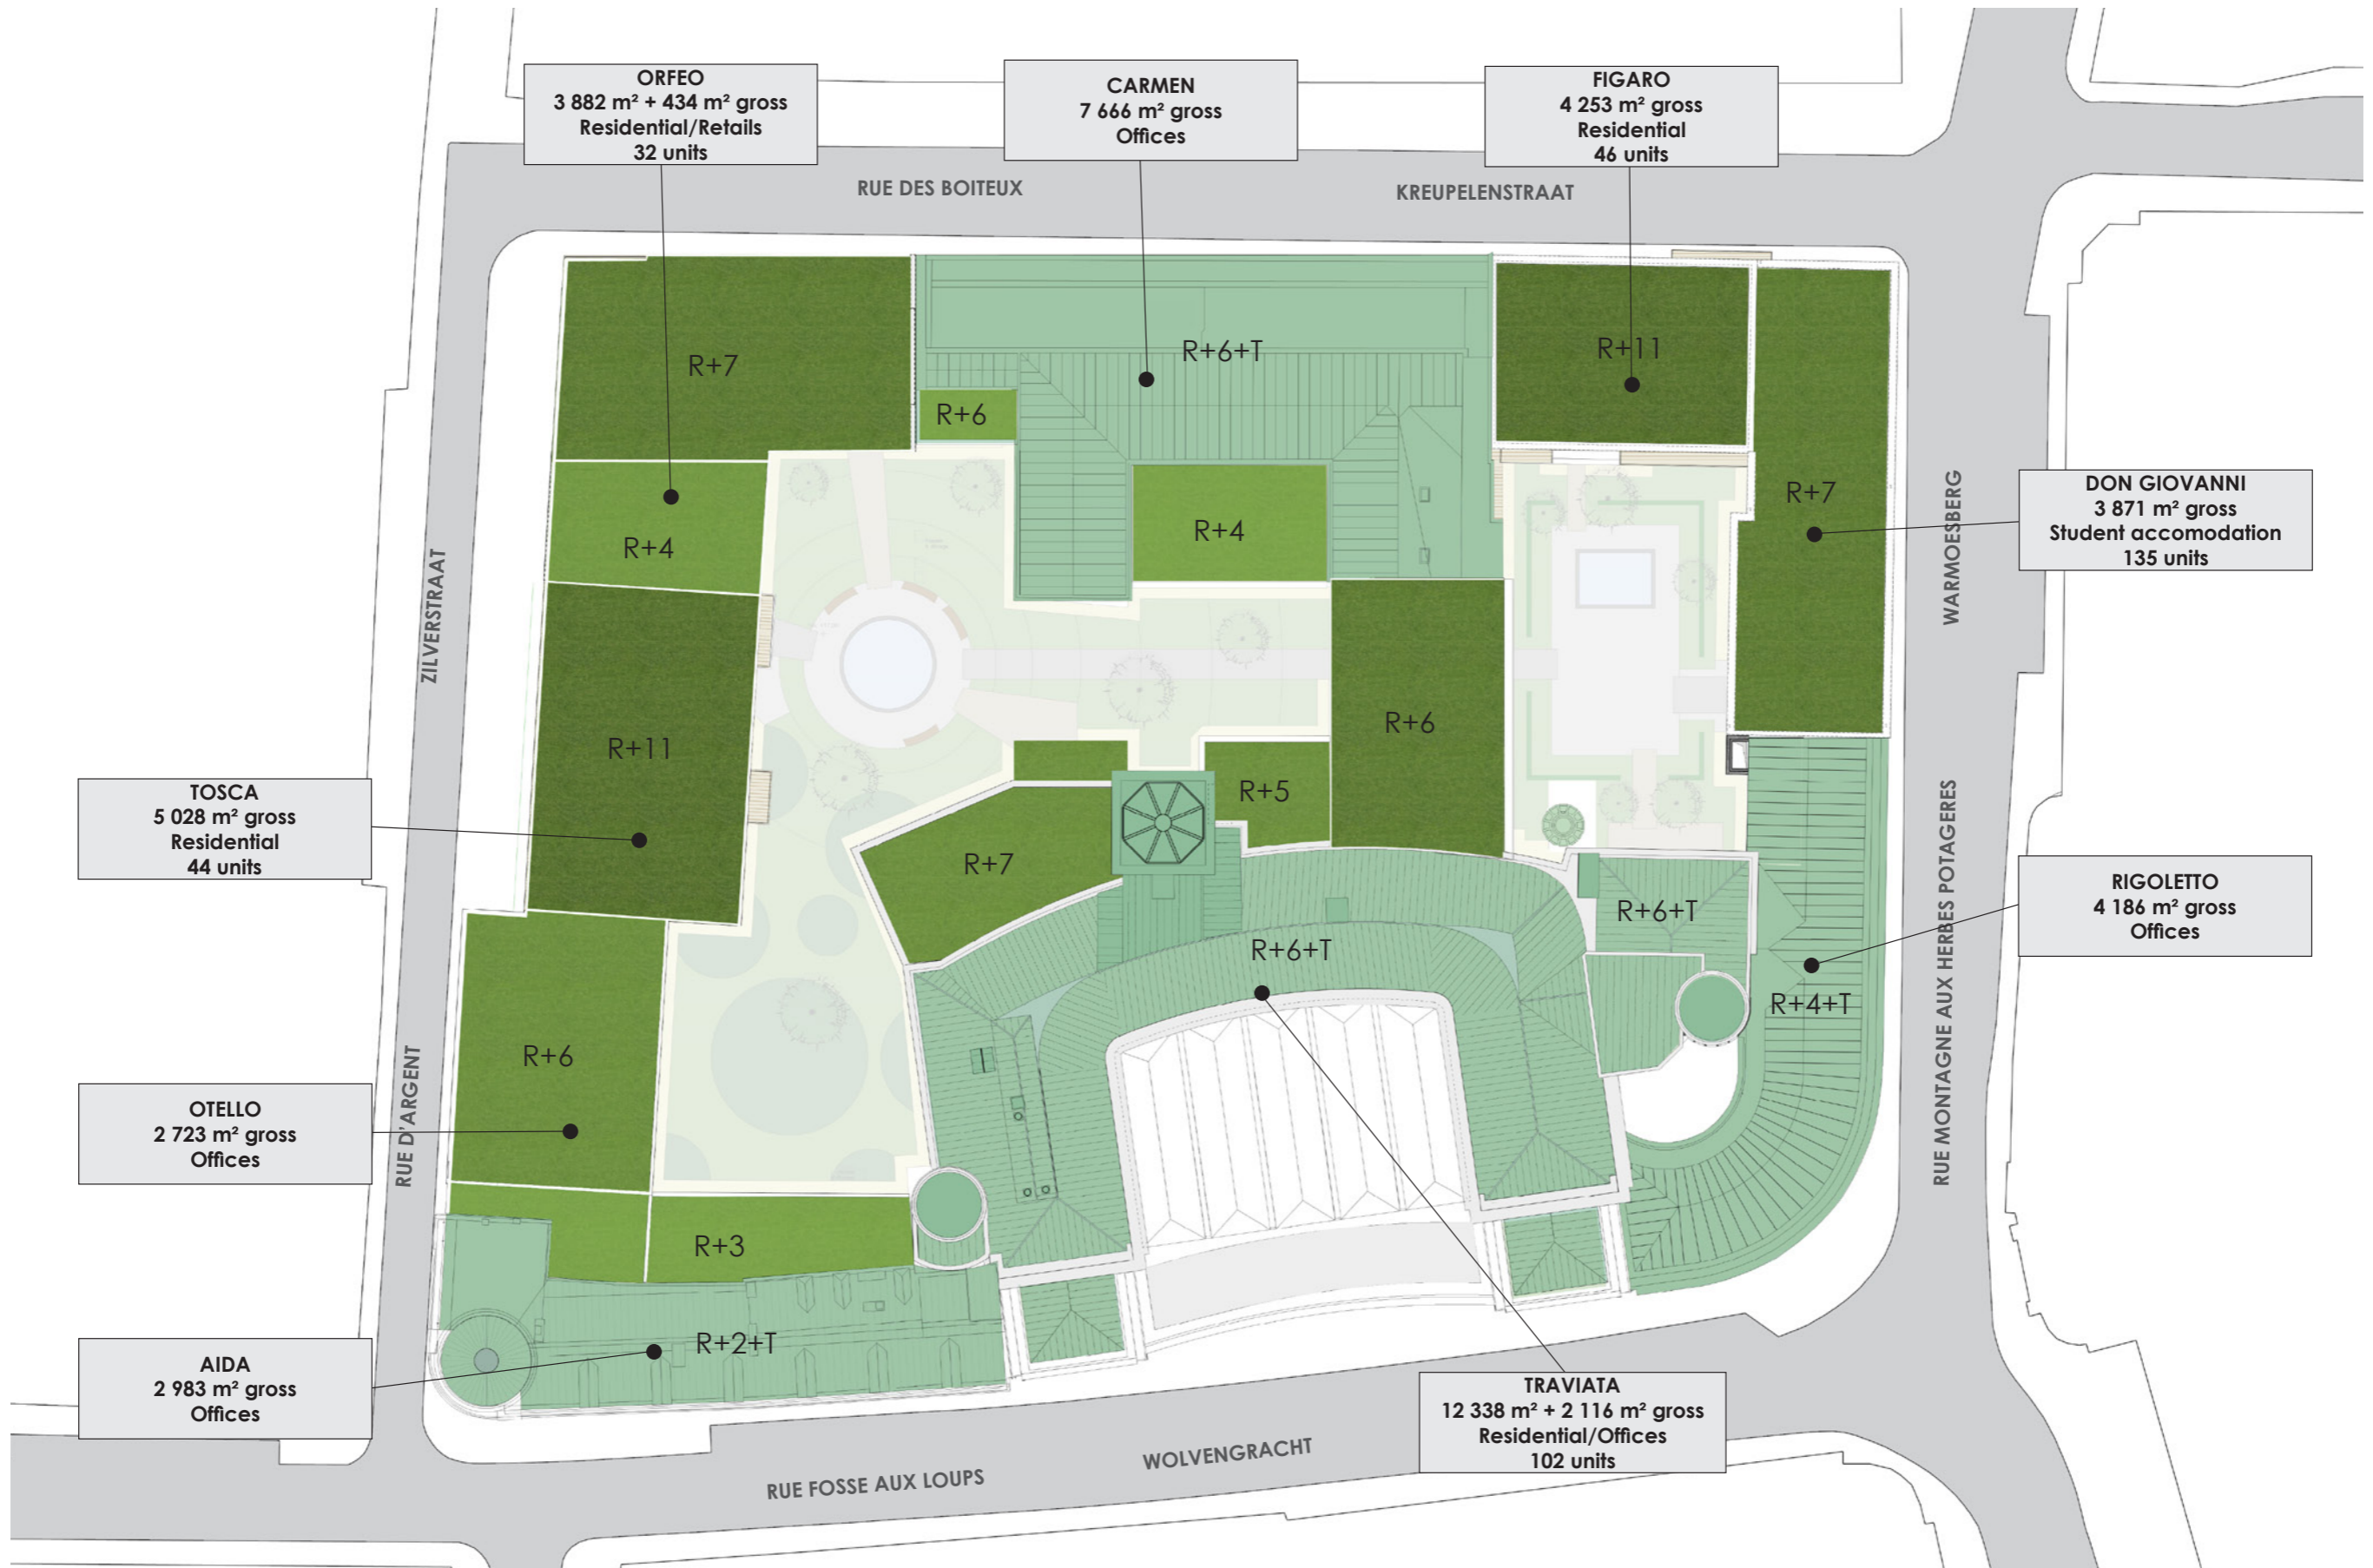

**DON GIOVANNI
STUDENT ACCOMODATIONS**

ARCHITECTENBUREAU BUREAU D'ARCHITECTURE
Jaspers - Evers Architects
WWW.JASPERS-EVERS.BE BRUSSELS - BELGIUM

LOCATION

IN THE HEART OF BRUSSELS

ACCESSIBLE PLACE

BUILDING	function	levels	m ² gross	m ² common	m ² Net	apartments
Don Giovanni	Student Accomodation	0	437,32	157,3	280,0	11
Don Giovanni	Student Accomodation	1	437,32	135,7	301,7	13
Don Giovanni	Student Accomodation	2	499,35	139,0	360,3	18
Don Giovanni	Student Accomodation	3	499,35	139,0	360,3	18
Don Giovanni	Student Accomodation	4	499,35	139,0	360,3	18
Don Giovanni	Student Accomodation	5	499,35	139,0	360,3	18
Don Giovanni	Student Accomodation	6	499,35	139,0	360,3	18
Don Giovanni	Student Accomodation	7	499,35	139,0	360,3	18
		OFF GROUND	3870,7	1127,1	2743,7	132