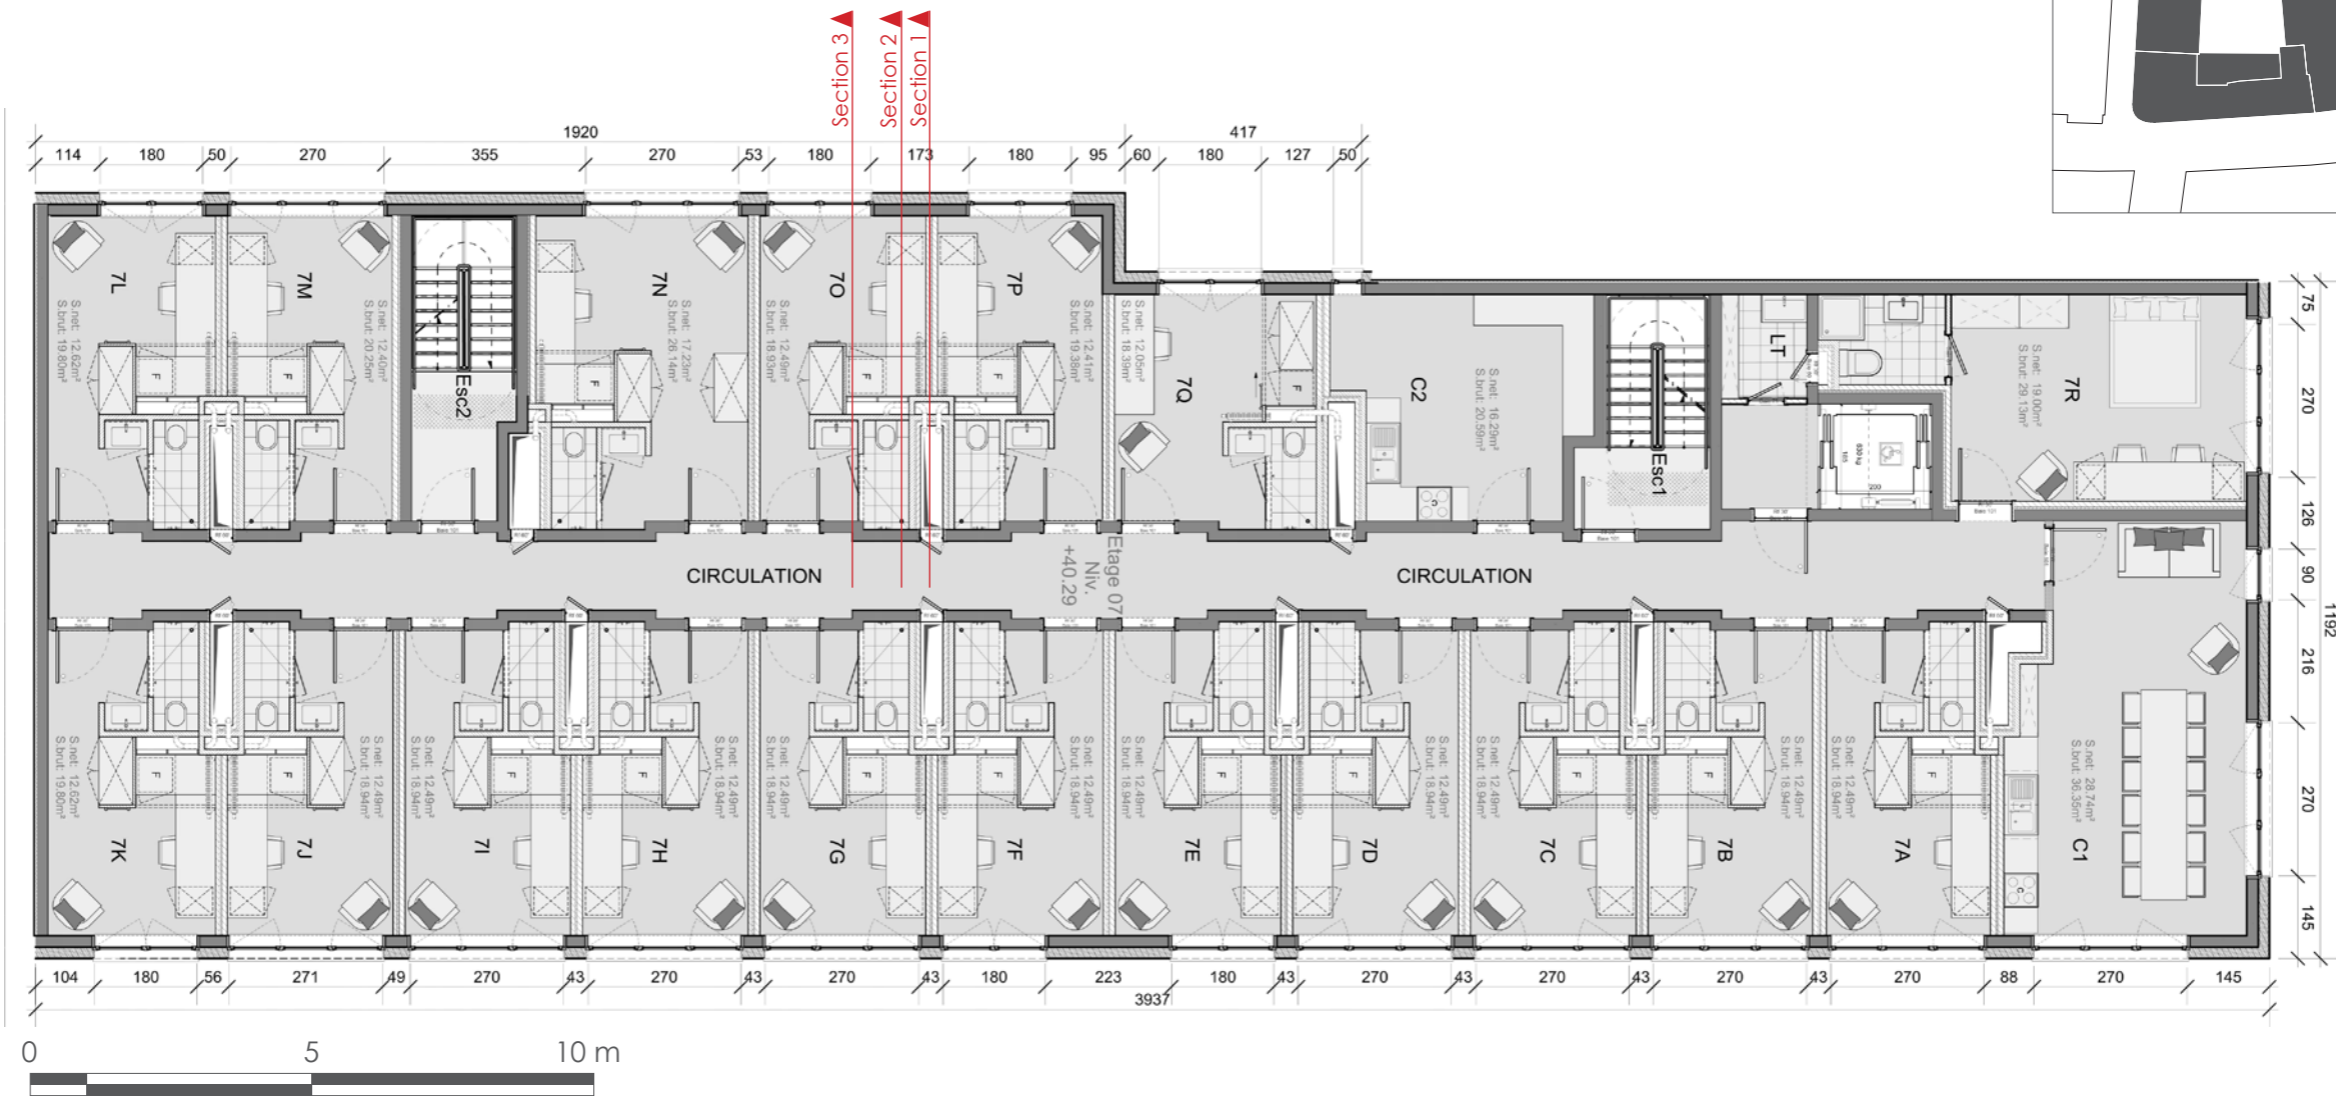

**DON GIOVANNI
STUDENT ACCOMODATIONS**

ARCHITECTENBUREAU BUREAU D'ARCHITECTURE
Jaspers - Evers Architects
WWW.JASPERS-EVERS.BE BRUSSELS - BELGIUM

LOCATION

IN THE HEART OF BRUSSELS

ACCESSIBLE PLACE

BUILDING	function	levels	m ² gross	m ² common	m ² Net	apartments
Don Giovanni	Student Accomodation	0	437,32	157,3	280,0	11
Don Giovanni	Student Accomodation	1	437,32	135,7	301,7	13
Don Giovanni	Student Accomodation	2	499,35	139,0	360,3	18
Don Giovanni	Student Accomodation	3	499,35	139,0	360,3	18
Don Giovanni	Student Accomodation	4	499,35	139,0	360,3	18
Don Giovanni	Student Accomodation	5	499,35	139,0	360,3	18
Don Giovanni	Student Accomodation	6	499,35	139,0	360,3	18
Don Giovanni	Student Accomodation	7	499,35	139,0	360,3	18
		OFF GROUND	3870,7	1127,1	2743,7	132