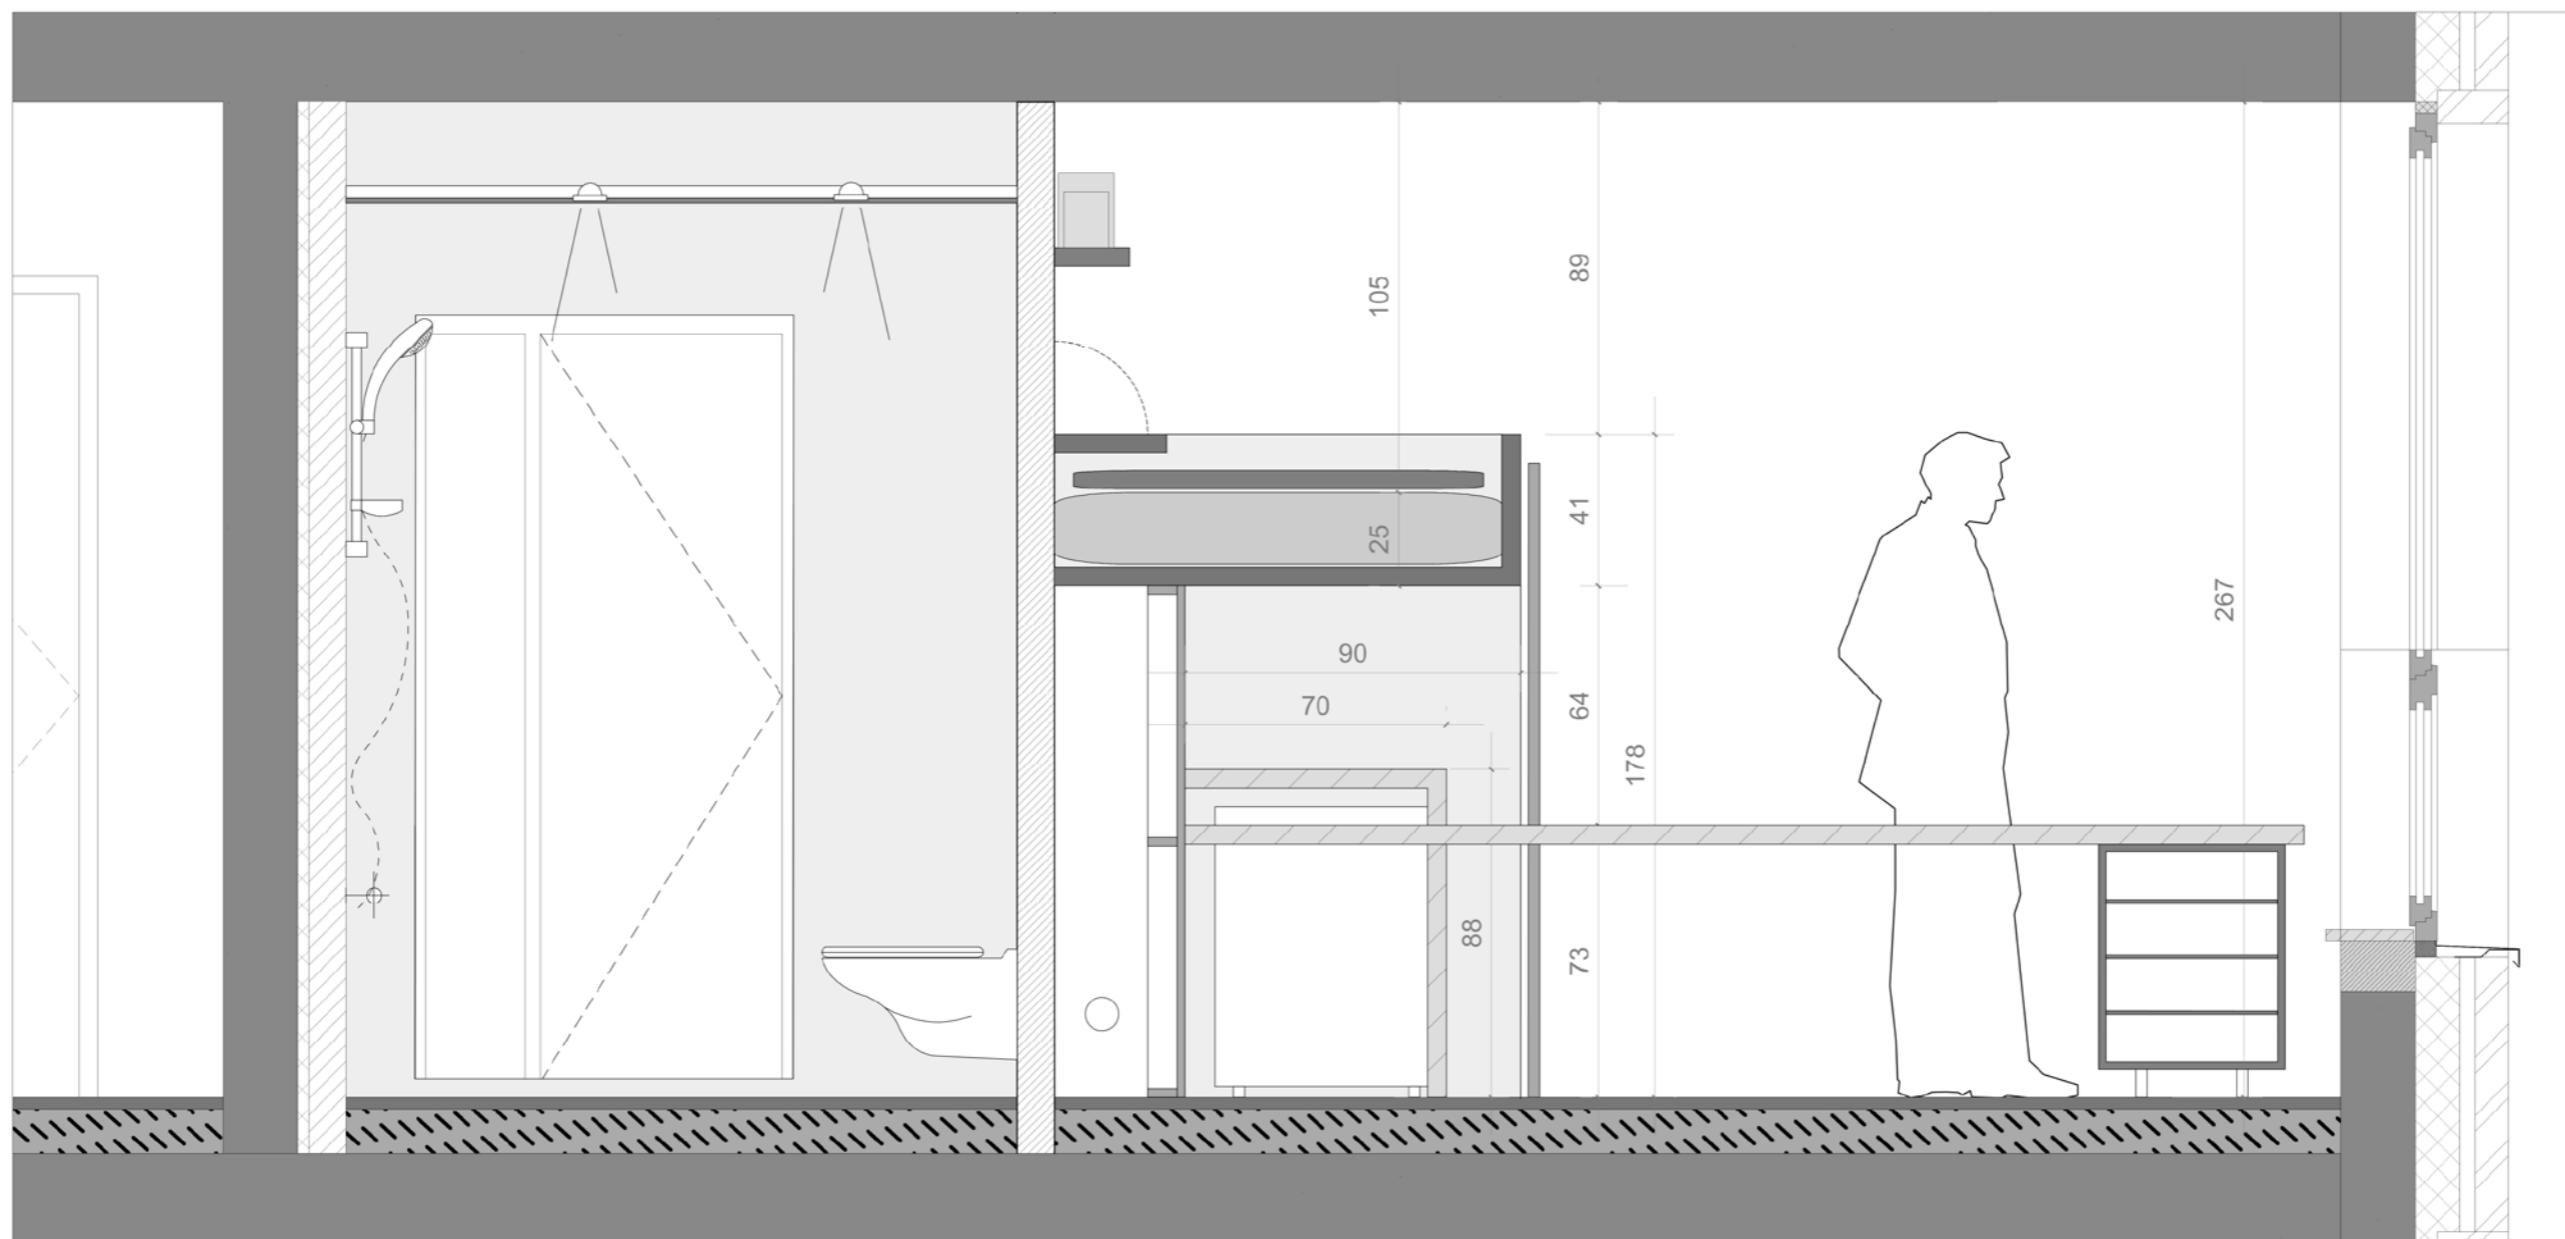

**DON GIOVANNI
STUDENT ACCOMODATIONS**

ARCHITECTENBUREAU BUREAU D'ARCHITECTURE
Jaspers - Evers Architects
WWW.JASPERS-EVERS.BE BRUSSELS - BELGIUM

LOCATION

IN THE HEART OF BRUSSELS

ACCESSIBLE PLACE

BUILDING	function	levels	m ² gross	m ² common	m ² Net	apartments
Don Giovanni	Student Accomodation	0	437,32	157,3	280,0	11
Don Giovanni	Student Accomodation	1	437,32	135,7	301,7	13
Don Giovanni	Student Accomodation	2	499,35	139,0	360,3	18
Don Giovanni	Student Accomodation	3	499,35	139,0	360,3	18
Don Giovanni	Student Accomodation	4	499,35	139,0	360,3	18
Don Giovanni	Student Accomodation	5	499,35	139,0	360,3	18
Don Giovanni	Student Accomodation	6	499,35	139,0	360,3	18
Don Giovanni	Student Accomodation	7	499,35	139,0	360,3	18
		OFF GROUND	3870,7	1127,1	2743,7	132