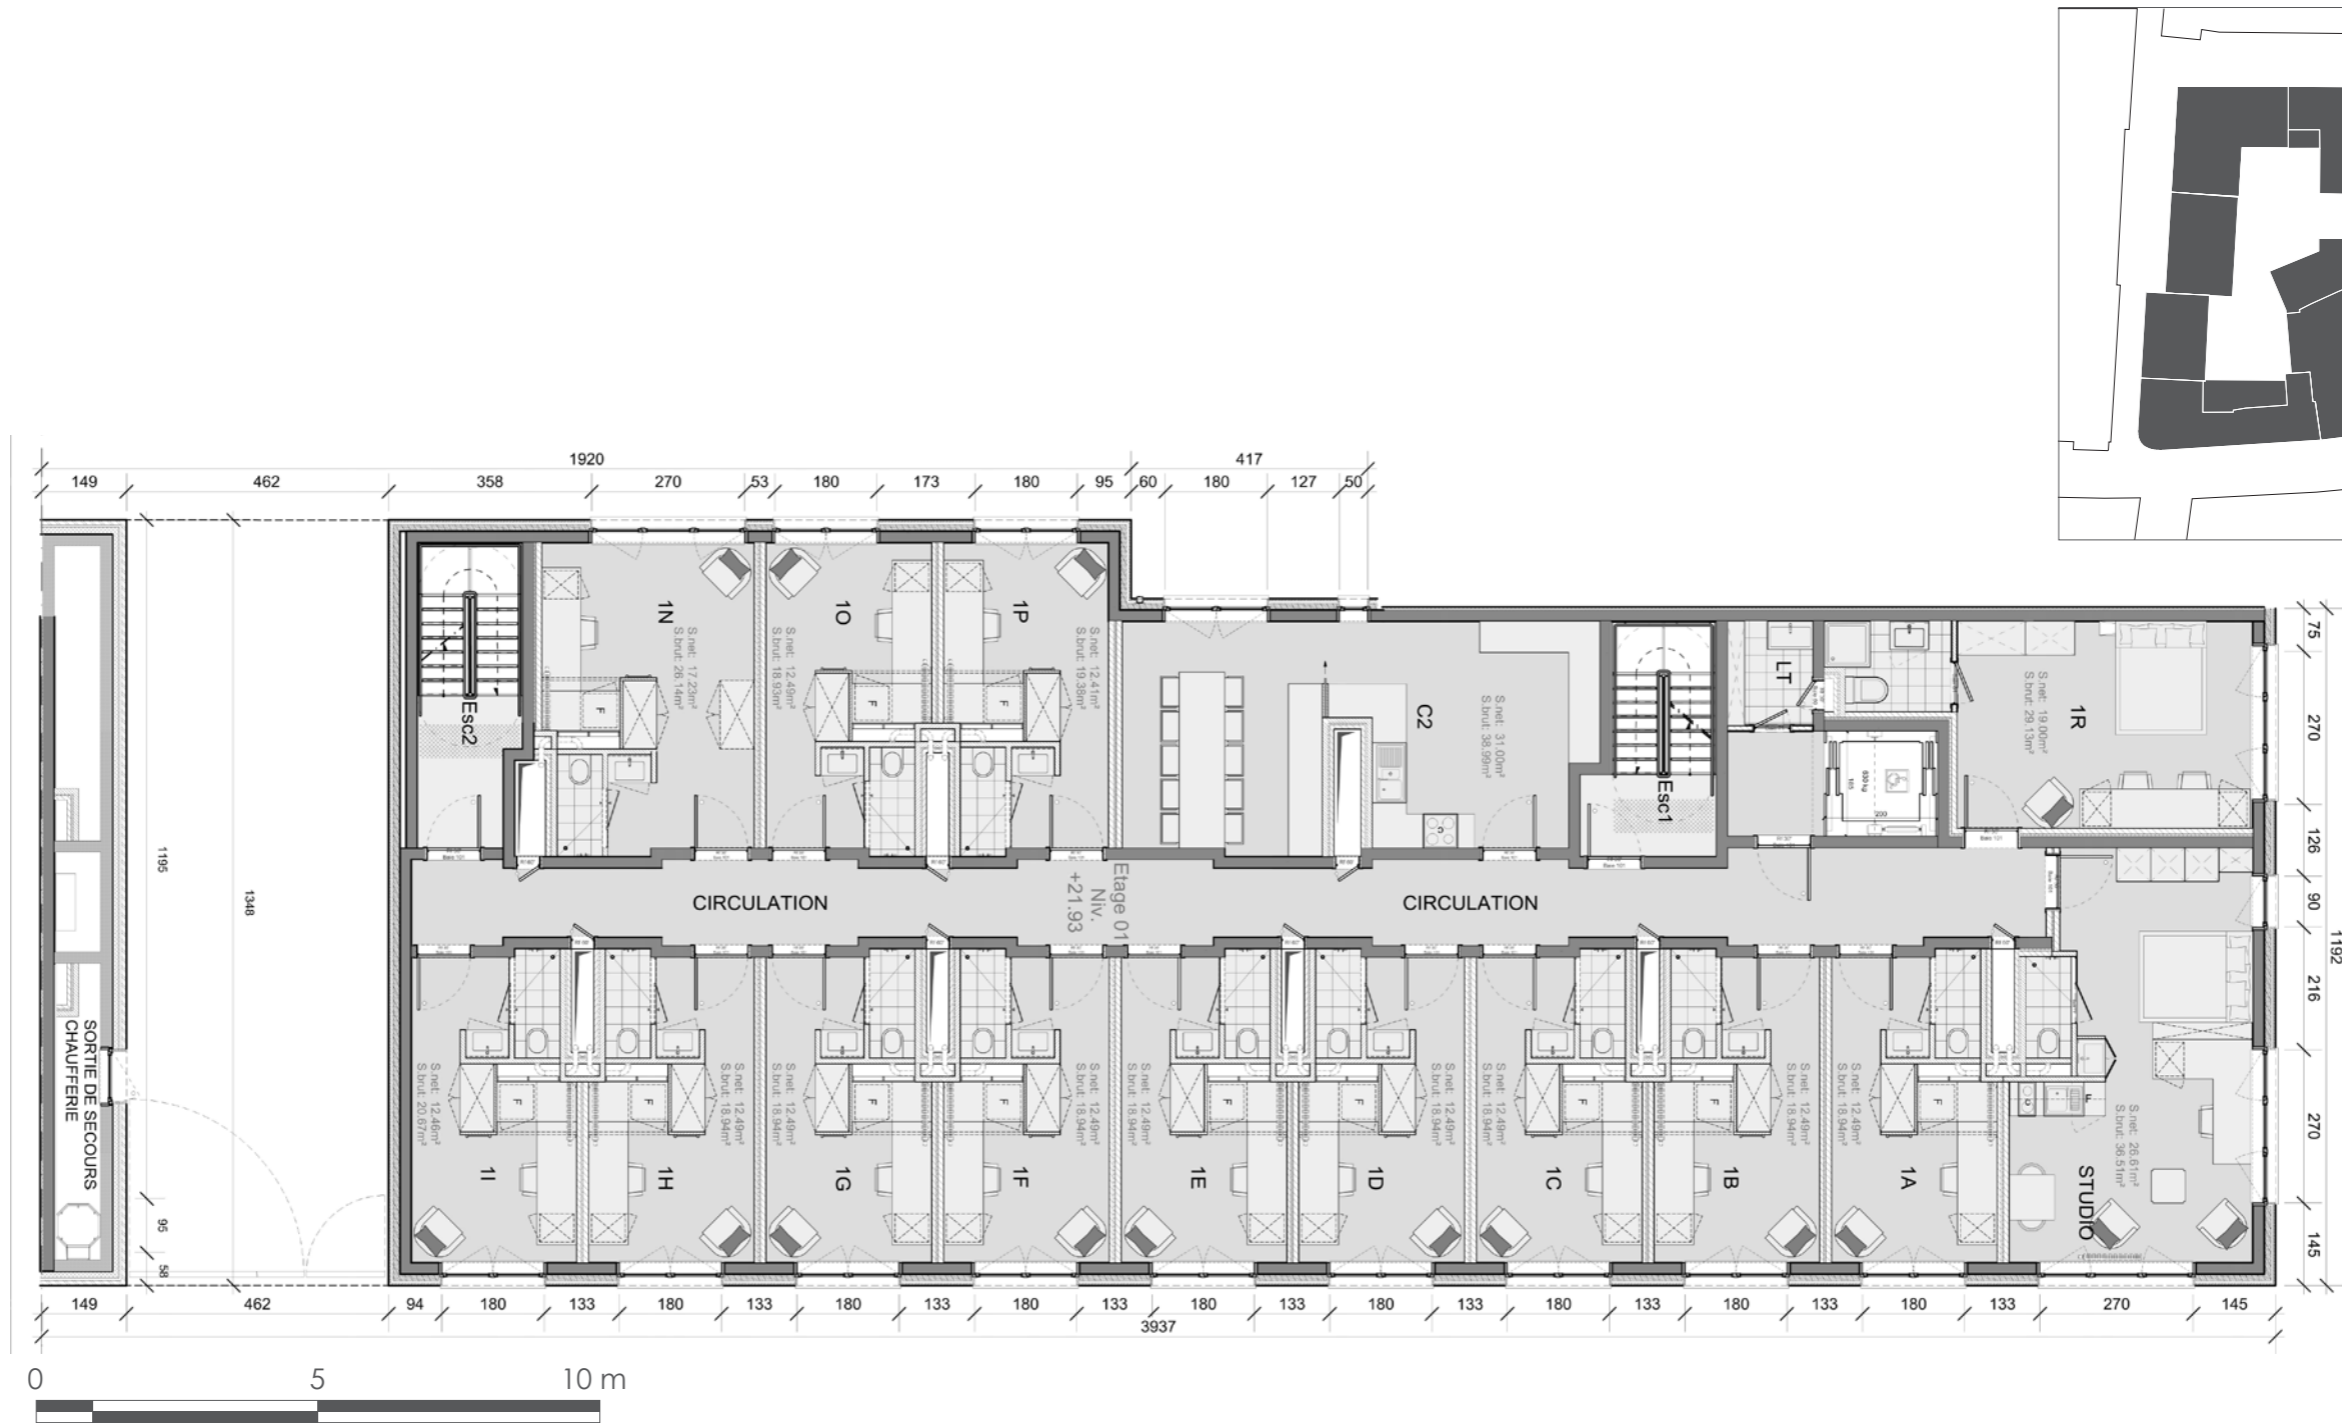

**DON GIOVANNI
STUDENT ACCOMODATIONS**

ARCHITECTENBUREAU BUREAU D'ARCHITECTURE
Jaspers - Evers Architects
WWW.JASPERS-EVERS.BE BRUSSELS - BELGIUM

LOCATION

IN THE HEART OF BRUSSELS

ACCESSIBLE PLACE

BUILDING	function	levels	m ² gross	m ² common	m ² Net	apartments
Don Giovanni	Student Accomodation	0	437,32	157,3	280,0	11
Don Giovanni	Student Accomodation	1	437,32	135,7	301,7	13
Don Giovanni	Student Accomodation	2	499,35	139,0	360,3	18
Don Giovanni	Student Accomodation	3	499,35	139,0	360,3	18
Don Giovanni	Student Accomodation	4	499,35	139,0	360,3	18
Don Giovanni	Student Accomodation	5	499,35	139,0	360,3	18
Don Giovanni	Student Accomodation	6	499,35	139,0	360,3	18
Don Giovanni	Student Accomodation	7	499,35	139,0	360,3	18
		OFF GROUND	3870,7	1127,1	2743,7	132